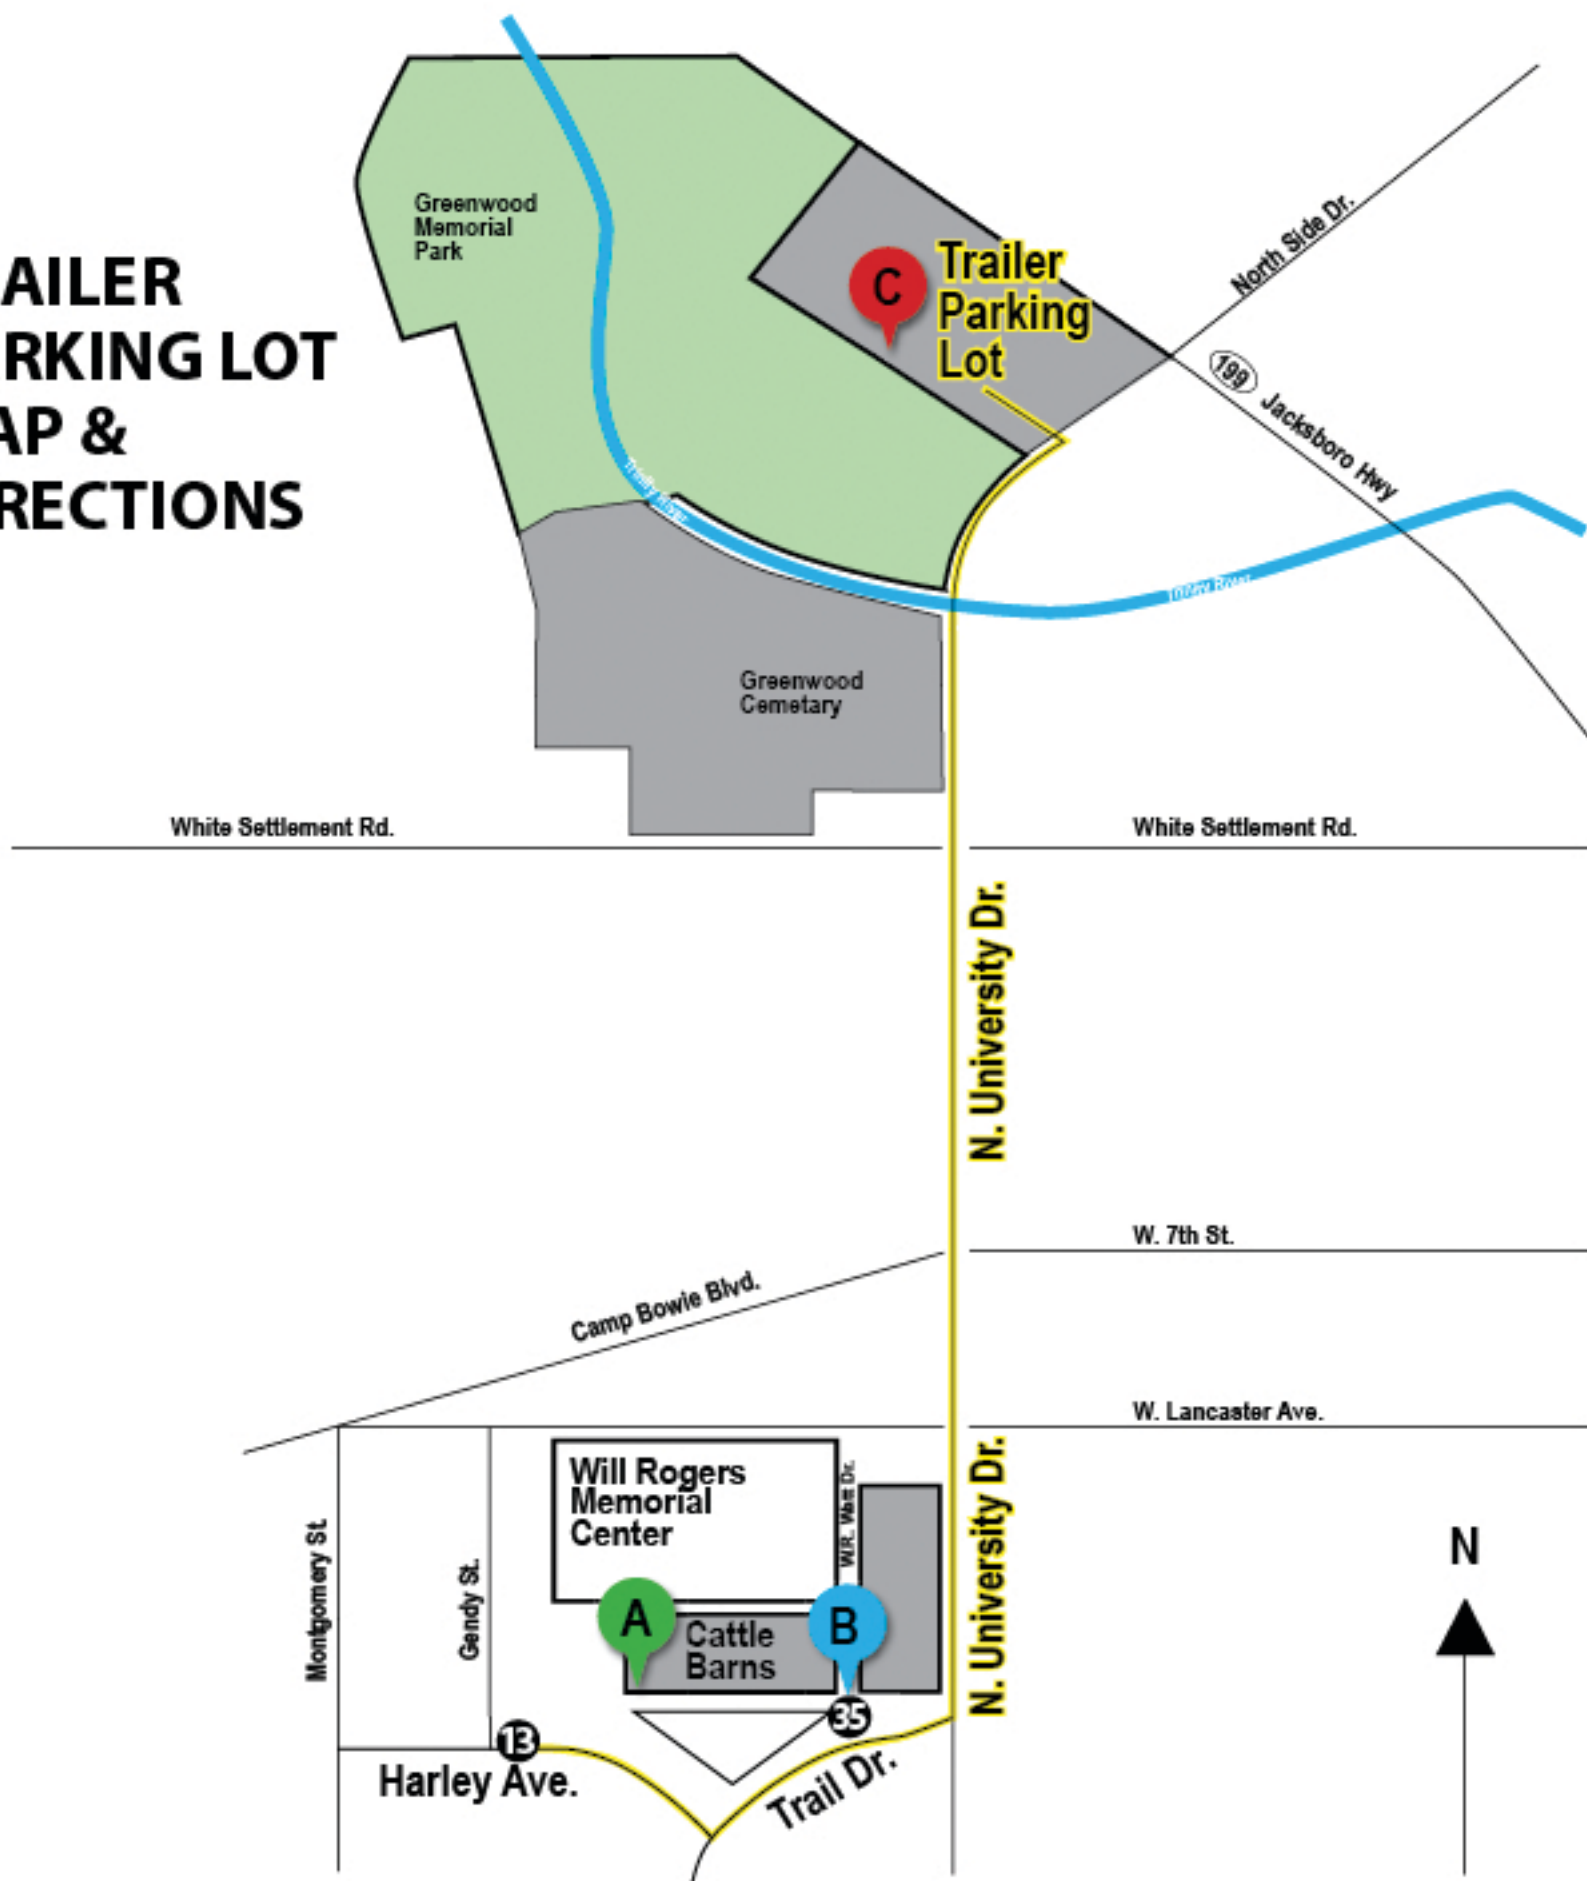

# TRAILER PARKING LOT MAP & DIRECTIONS

## **A** FROM CATTLE BARNS (South End)

- Exit GATE **13**
- LEFT onto Harley Ave. toward Trail Dr.
- LEFT onto Trail Dr.
- LEFT onto University Dr.
- LEFT onto Rockwood Ln.
- Lot is on the RIGHT

## **B** GATE **35** HORSE SHOW ENTRANCE

## **C** 1522 ROCKWOOD LN. (Trailer Parking) 76114

- Approx. 1.80 miles, 6 minutes